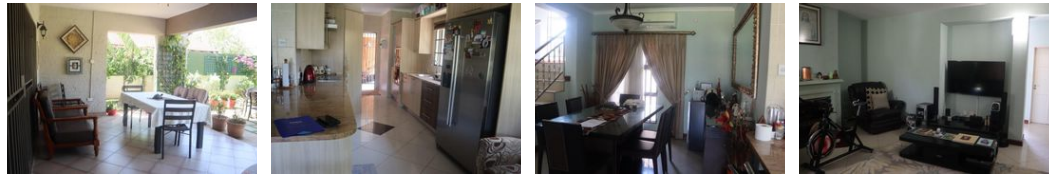

P 4,210,000

3
 2
 2

3 Bedroom House For Sale in Kgale Manor

An Incredible Gated Community Mansion Offering 3 bedrooms en-suite, kitchen fully fitted with pantry, Laundromat, Servants quarter, Steel Quarter, double garage, established garden and a swimming pool. Welcome to the safest neighborhood in Kgale. Book a viewing today...

Features

Interior		Exterior		Sizes	
Bedrooms	3	Garages	2	Land Size	890m ²
Bathrooms	2	Carports / Parkings	2		
Kitchens	1	Dom. Accom.	1		
Recep. Rooms	2	Pool	Yes		
Studies	1				